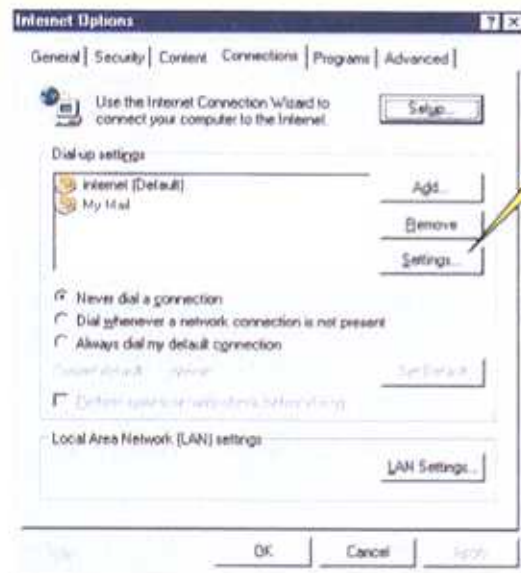

Setting up your Web Browser

Open **Internet Explorer**
Select **Tools >> Internet Options >> Connections**

Click Here

Check & Fill as required

Type proxy.barc.ernet.in

Type 8080

Type ; Lakshya ; lakshya.barc.ernet.in