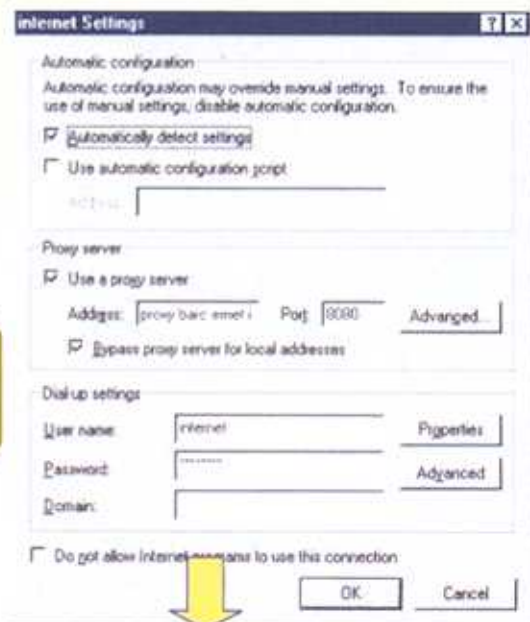

Setting up your Web Browser

Open **Internet Explorer**
Select **Tools >> Internet Options >> Connections**

Click Here

Check & Fill as required

Type proxy.barc.ernet.in

Type 8080

Type ; Lakshya ; lakshya.barc.ernet.in