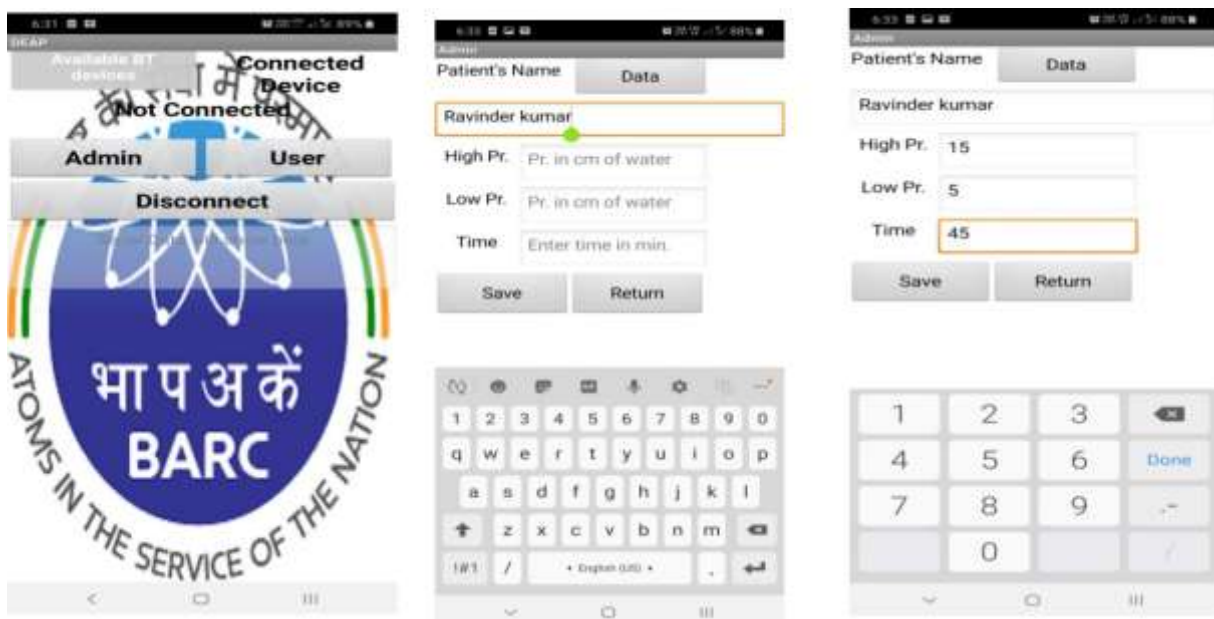

Figure 1 : Apnea Condition

Figure 2: The PAP device DEAP

Figure 3: Pnumatic Circuit of DEAP

Figure 5: Screen shot of Android App

Figure 6: Pump Driver